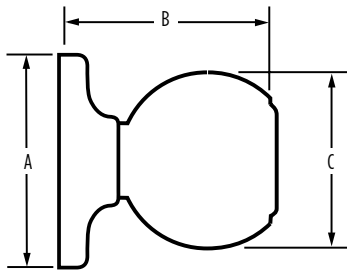

### AVAILABLE FUNCTIONS:

Passage

Privacy

Entry

Inactive

CAMBIE - ROUND ROSE	15 Satin Nickel	514 Matte Black
Passage	<input type="checkbox"/>	<input type="checkbox"/>
Privacy	<input type="checkbox"/>	<input type="checkbox"/>
Entry	<input type="checkbox"/>	<input type="checkbox"/>
Inactive	<input type="checkbox"/>	<input type="checkbox"/>

## SPECIFICATIONS

<b>Door Prep</b>	Cross Bore 2-1/8" Edge Bore 1" Latch Face 1" x 2-1/4"
<b>Backset</b>	Adjustable to 2-3/8" or 2-3/4"
<b>Door Thickness</b>	1-3/8" - 1-3/4" doors standard. 2- 1/4" doors optional on GLA 101 and GLA 535 models only
<b>Cylinder</b>	SmartKey
<b>Faceplates</b>	1" x 2 1/4" Includes square corner, radius corner and drive-in
<b>Strikes</b>	2-1/4" full lip. Includes square corner and radius corner
<b>Bolt</b>	1/2" throw. Nickel plated
<b>Door Handing</b>	Reversible for right or left-handed doors
<b>ANSI/BHMA</b>	A156.2 Grade 2
<b>ADA</b>	N/A
<b>ASTM</b>	All Weiser product meets ASTM E 331 water penetration testing

Dimensions	A	B	C
Cambie	2 5/8"	2 13/32"	2 5/8"